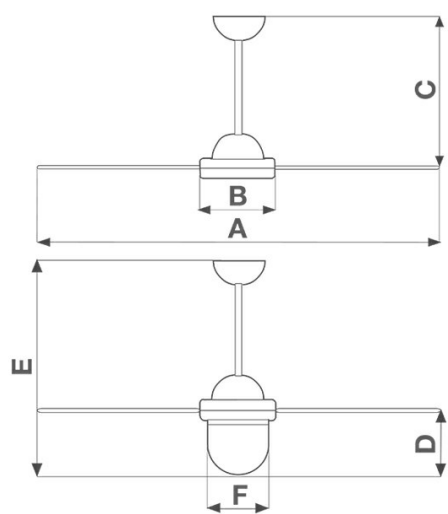

Technical Data Sheet

CODE 61260

NORDIK 1S 120/48 SENZA
GR.COM.

Ceiling fans with or without light

Certifications

TECHNICAL AND PERFORMANCE DATA

Absorbed Current max (A)	0,33	Airflow speed at max speed (m/s)	2,02
Absorbed Power max (W)	70	Delivery max (m ³ /h)	11820
Blades diameter	120	Delivery max (m ³ /min)	197,00
Frequency (Hz)	50	giri_minuto	205
Insulation Class	I°	RPM	205
Voltage (V)	220-240	Service value (m ³ /min)/W	2,814
Weight (Kg)	5,5	Sound power level Lw [dB(A)]	49,1

DIMENSIONS

con DECOR LIGHT KIT

Size A (mm)	∅
	1218
Size B (mm)	∅ 230
Size C (mm)	495

PER INFORMAZIONI:

Servizio al Cliente: tel +39 02 90699395 premendo 1 dopo messaggio registrato (consulenza su prodotti e impianti)

Pre & Post Vendita: fax +39 02 90699302

Email prevendita: prevendita@vortice-italy.com

Technical Data Sheet

CODE 61260

**NORDIK 1S 120/48 SENZA
GR.COM.**

Ceiling fans with or without light

DESCRIPTION

- Top and bottom motor covers moulded from heat-resistant and UV-resistant thermoplastic resin (ABS), colour white
- Wiring connections at end of ceiling rod concealed by domes moulded from impact- and UV-resistant PP, colour white.
- Nominal diameter of blades 1200 mm.
- Single phase start capacitor motor with external rotor, and shaft turning in ball bearings.
- Maximum air flow: 11,820 m³/h.
- 3 galvanized sheet steel blades powder coated with scratch-resistant polyester, colour white
- Steel ceiling rod with polyester powder coated finish, colour white, length 375 mm
- Bag of accessories containing nuts and bolts required for assembly of blades, ceiling hook and rubber anti-vibration washer.
- Speed selectable by way of control units or Telenordik 5T remote control (optional)