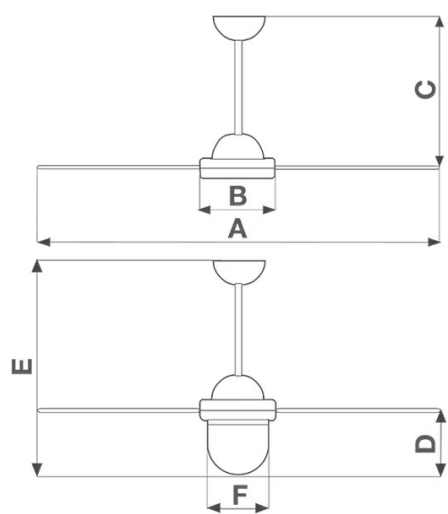

## DIMENSIONS

con DECOR LIGHT KIT

Size A (mm)	∅
	1218
Size B (mm)	∅ 230
Size C (mm)	495
Size D (mm)	190
Size E (mm)	685
Size F (mm)	∅
	208

### DESCRIPTION

- Top and bottom motor covers moulded from heat-resistant and UV-resistant thermoplastic resin (ABS), colour white
- Wiring connections at end of ceiling rod concealed by domes moulded from impact- and UV-resistant PP, colour white.
- Nominal diameter of blades 1200 mm.
- Single phase start capacitor motor with external rotor, and shaft turning in ball bearings.
- Maximum air flow 11,820 m<sup>3</sup>/h
- 3 galvanized sheet steel blades powder coated with scratch-resistant polyester, colour white
- Steel ceiling rod with polyester powder coated finish, colour white, length 375 mm
- Bag of accessories containing nuts and bolts required for assembly of blades, ceiling hook and rubber anti-vibration washer.
- Globe lampshade of laminated glass, colour opaline; E27 screw holder for lamp rated 150W max, or equivalent energy saving lamp with E27 fitting, mandatory in EU.
- Speed selectable by way of control units with on/off light switch or Telenordik 5T remote control (optional)