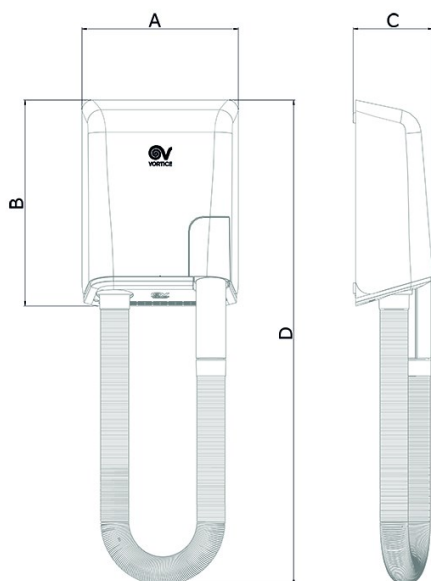

Technical Data Sheet

CODE 70914

VORTDRY

Hair dryers with flexible hose

Certifications

CE CE

TECHNICAL AND PERFORMANCE DATA

Absorbed Current max (A)	3	Weight (Kg)	1,8
Absorbed Power max (W)	700	Airflow speed at max speed (m/s)	14
Frequency (Hz)	50-60	Airflow speed at min speed (m/s)	5,6
Insulation Class	II°	Max delivery of side outlet at max speed (m³/h)	42
IP	24	Max delivery of side outlet at min speed (m³/h)	17
Motor Power (W)	33	Sound pressure level Lp [dB (A)] 1m - max speed	70
Voltage (V)	220-240	Sound pressure level Lp [dB (A)] 1m - min speed	60

DIMENSIONS

Size A (mm)	220
Size B (mm)	290
Size C (mm)	112
Size D (mm)	580

PER INFORMAZIONI:

Servizio al Cliente: tel +39 02 90699395 premendo 1 dopo messaggio registrato (consulenza su prodotti e impianti)